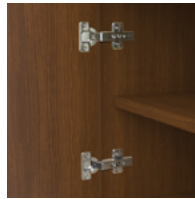

charlotte

Bedside Cabinet
1 Drawer, 1 Door

charlotte

Bedside Cabinet 1 Drawer, 1 Door

The Charlotte Collection is the perfect fit for any traditional senior living environment. Gently radiused corners and OG edging protects fragile skin, while the styling uplifts and restores the spirit. Raised cabinetry promises ease of cleaning below case goods.

3/8" OG Edging Finish is found on the doors, drawers, and toe of this collection.

Door Hinges

100° self-closing, kitchen-grade Blum® Euro Hinges provide a smooth motion.

Drawers

Are constructed with both dowel and mechanical fasteners for additional strength. 100lb static and dynamic load Euro Drawer Slides allow for easy opening and closing.